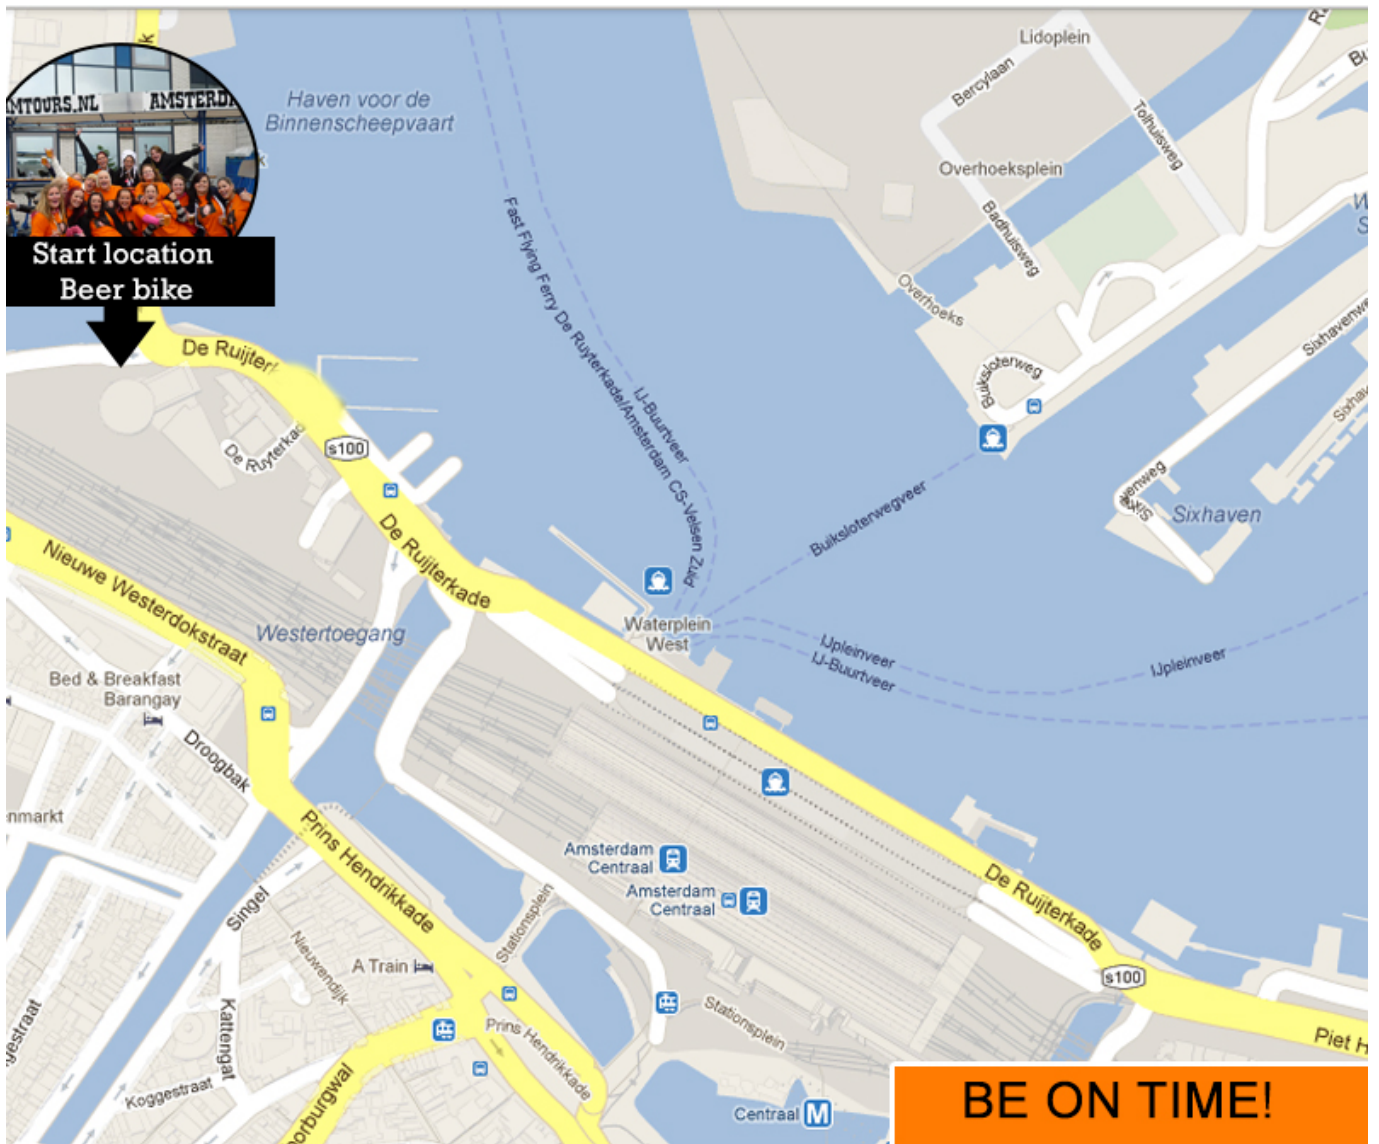

Elektrische bierfiets - Route

Address start location Beer Bike

De Ruijterkade 4
1013 AA Amsterdam

BE ON TIME!

DAMTOURS
DAMGOOD!

Questions?

Call us: +31(0)651 850 805