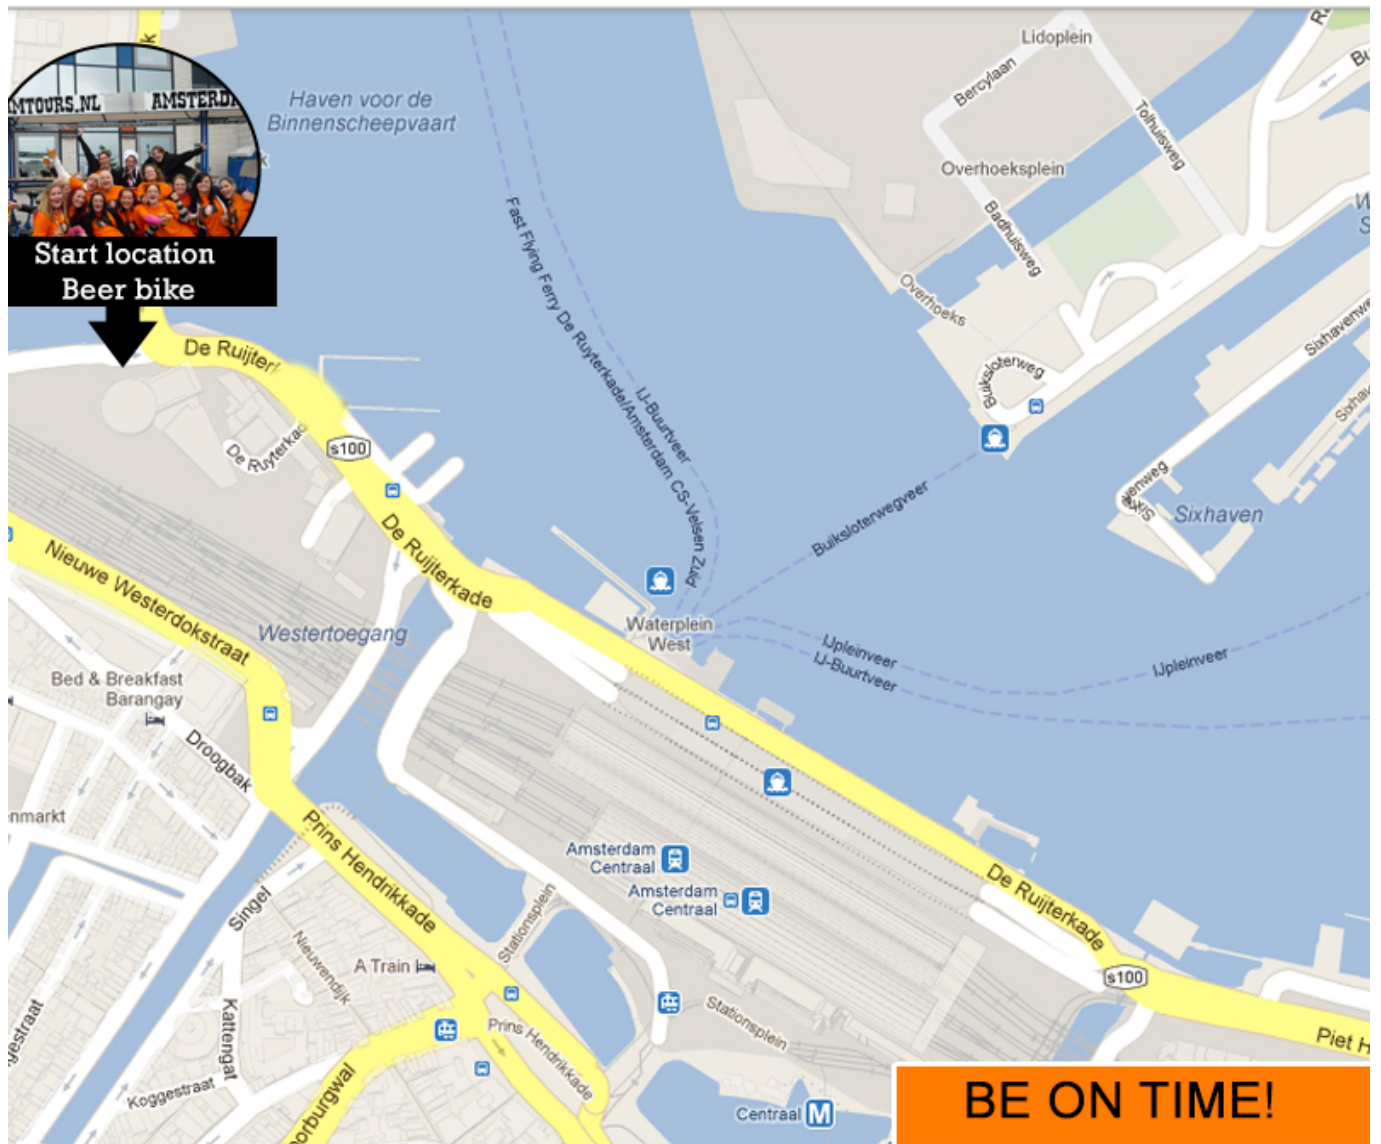

Super Sunday bierfiets tour - Route

Address start location Beer Bike

De Ruijterkade 4
1013 AA Amsterdam

BE ON TIME!

DAMTOURS
DAMGOOD!

Questions?

Call us: +31(0)651 850 805