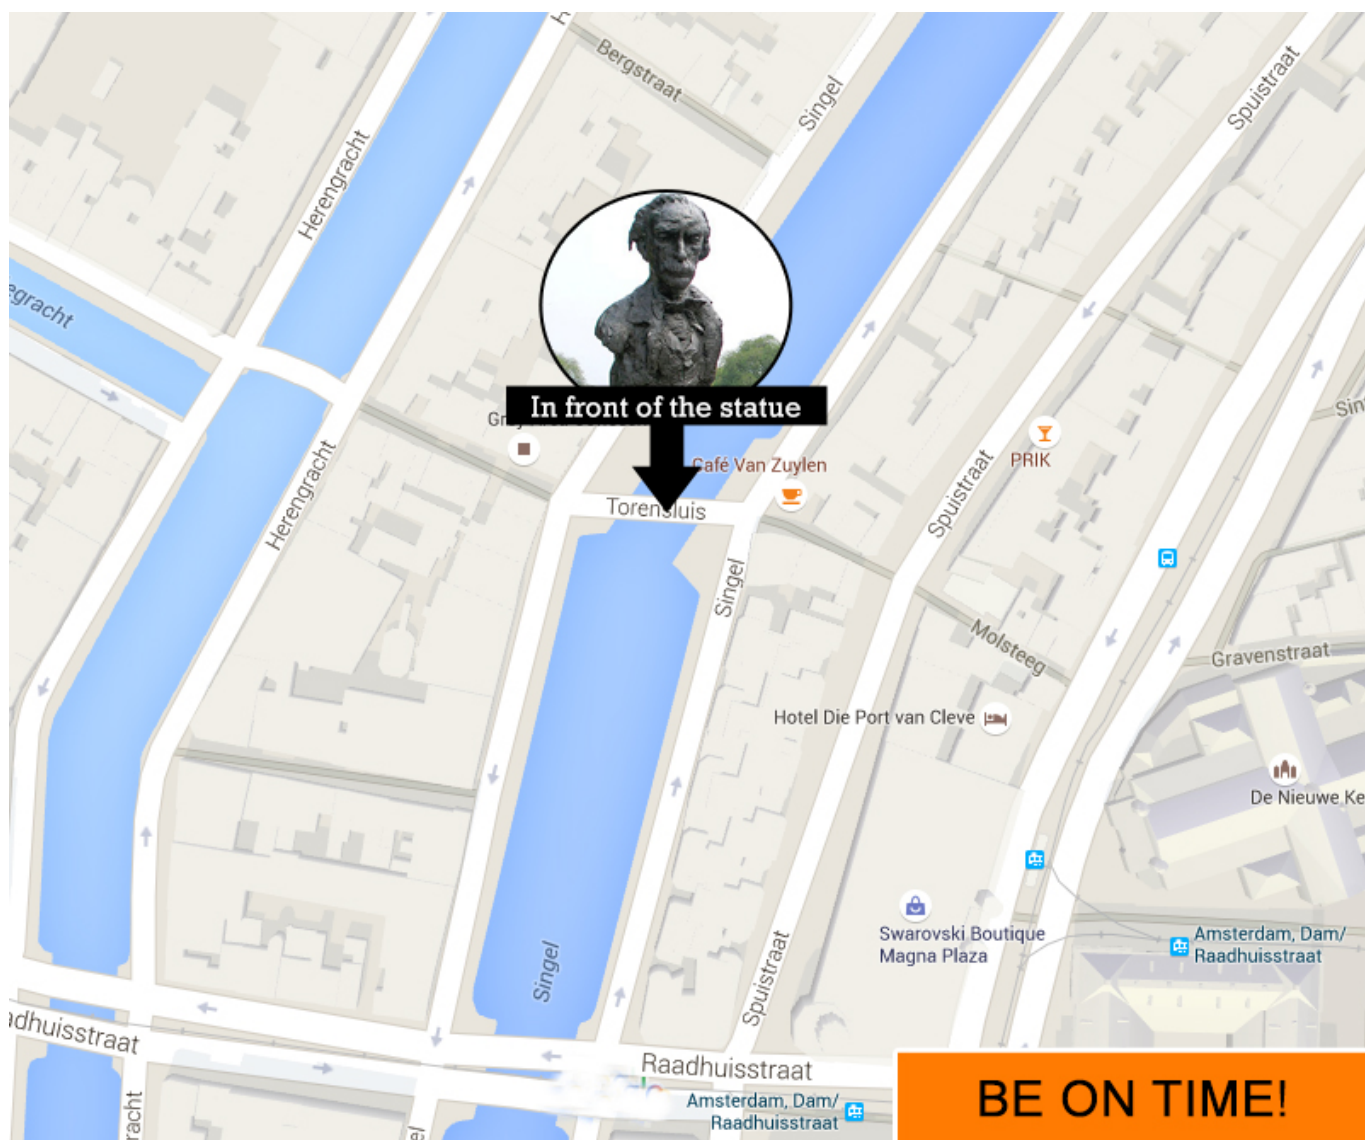

Borrelboot Amsterdam - Route

Address start location Damcruise

Singel 180 (NOT OUR ADDRESS)

The skipper will pick you up at the statue on the Torensluis bridge.

DAMCRUISE
DAMGOOD!

Questions?

+31 (0)6 51 85 08 05