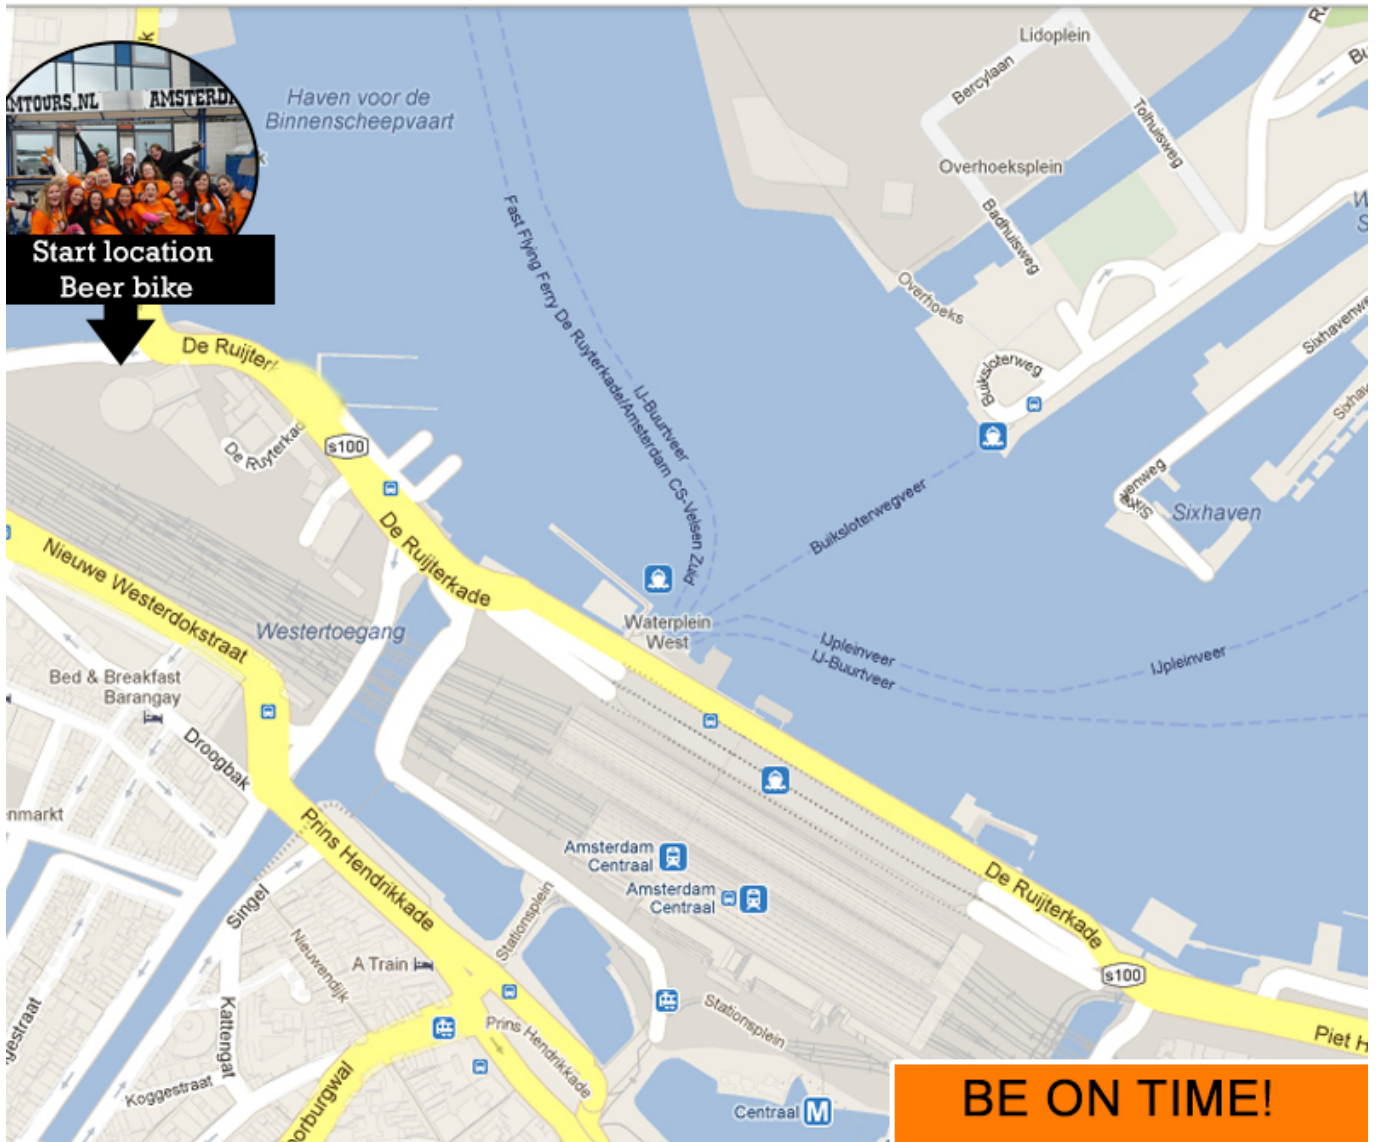

Elektrische Prosecco Fiets - Route

Address start location Beer Bike

De Ruijterkade 4
1013 AA Amsterdam

DAMTOURS
DAMGOOD!

Questions?

Call us: +31(0)651 850 805