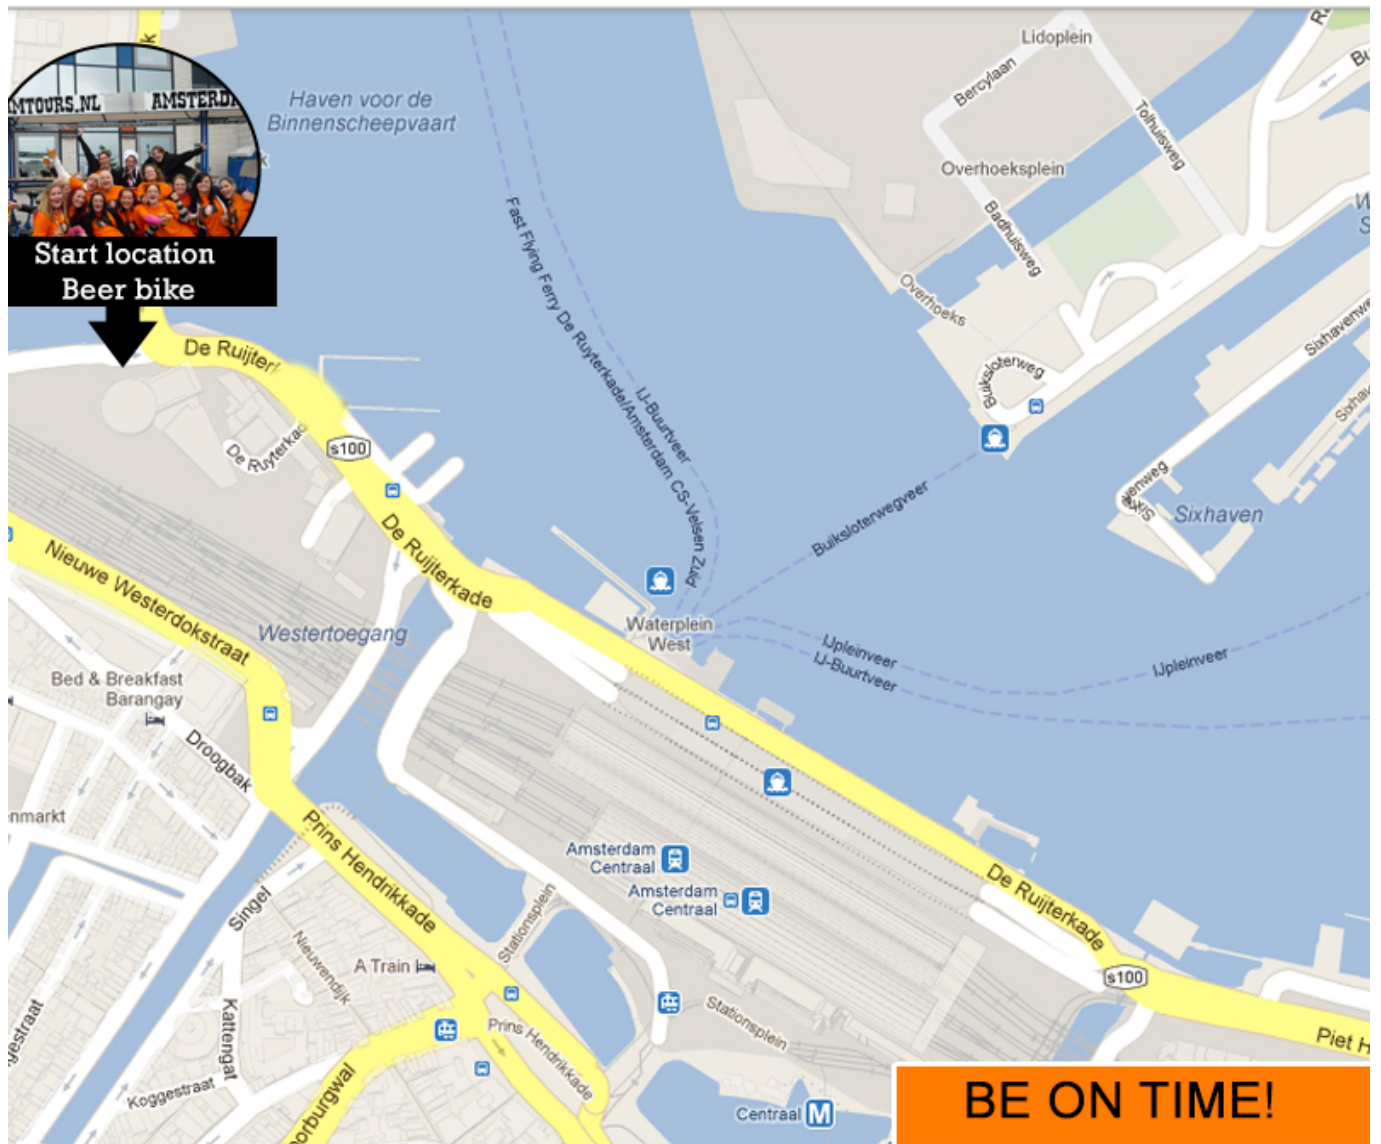

Sharing Beer Bike - Route

Address start location Beer Bike

De Ruijterkade 4
1013 AA Amsterdam

DAMTOURS
DAMGOOD!

Questions?

Call us: +31(0)651 850 805